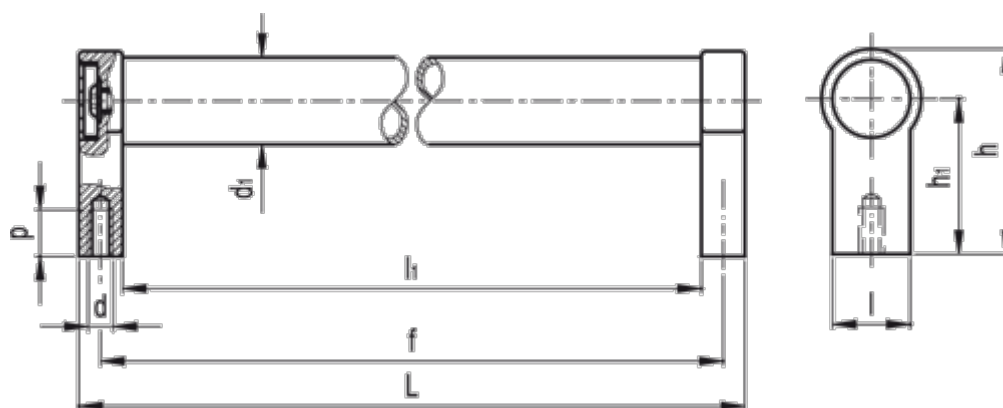

Data Sheet

Article number: 20569200180

Description: E+G Tubular handle GN333.1-20-180-A-EL
A Mounting from back

Measures

d = M6

d1 = 20

f = 180

h = 54

h1 = 42

L = 192

l1 = 168

p = 12